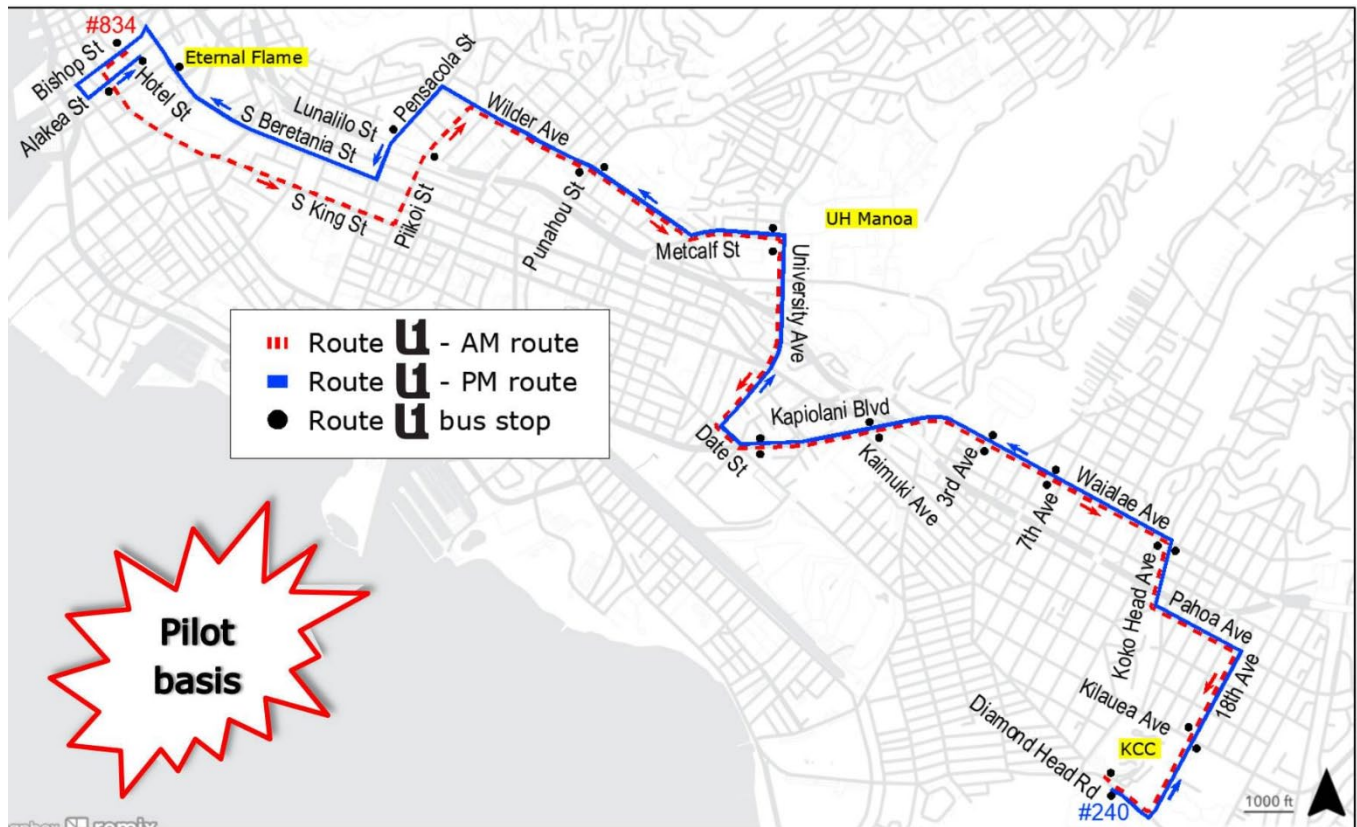

## TheBus (city bus)

Convenient and economical, Honolulu's award-winning bus system will get you to your campus destination in comfort. All buses are air-conditioned.

Routes serving the Mānoa campus include: the new U1, 4, 6, 13, and 18, plus express routes A, 80A, 85, 85A, 90, and 94. TheBus Routes and Timetables: [www.thebus.org/Route/Routes.asp](http://www.thebus.org/Route/Routes.asp)

## Biki

Biki bikes have multiple locations on and around the University of Hawai'i at Mānoa campus. For more information regarding renting and using biki bikes and to access a map of all the biki bike rental locations, [visit gobiki.org](http://visitgobiki.org)